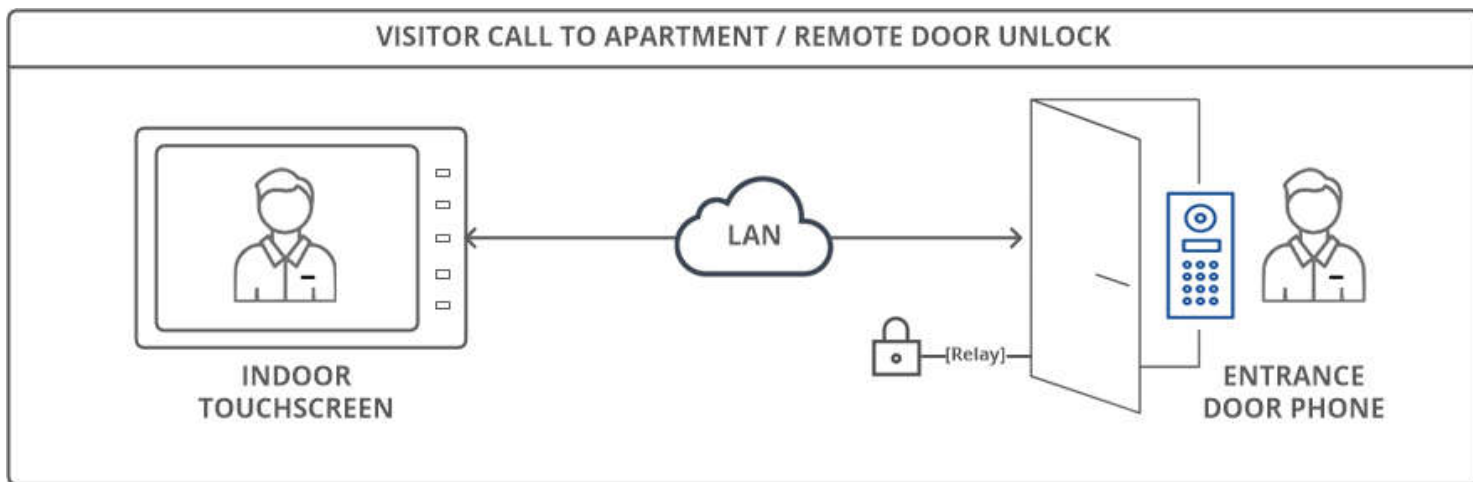

Visitor's able to make a point-point video call to apartment by press apartment' number and the owner's able to unlock door remotely / capture the visitor's photo then send to pre-configured email