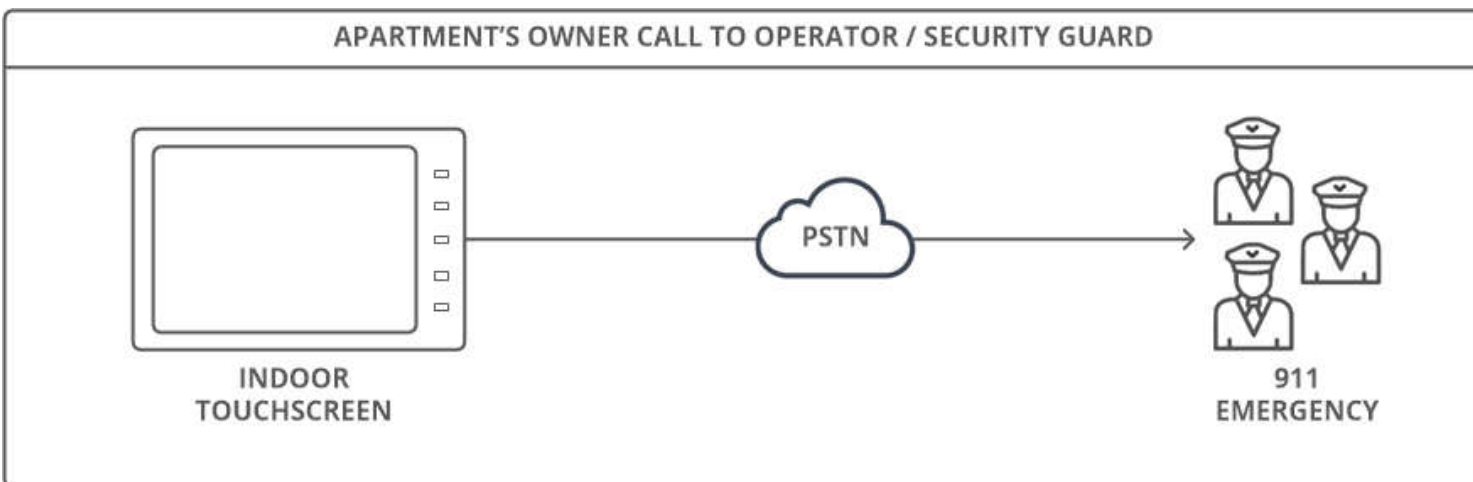

Visitor's able to make a point-point video call to apartment by press apartment' number and the owner's able to unlock door remotely / capture the visitor's photo then send to pre-configured email

The owner can do fire alarm by press quick button on Indoor Touchscreen