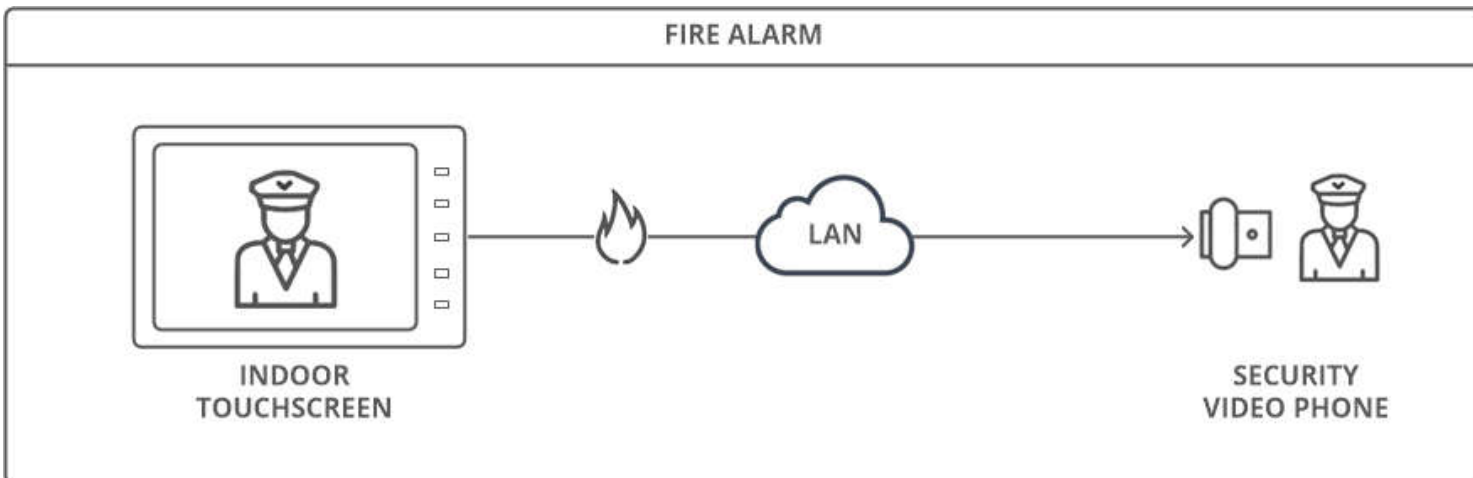

Visitor's able to make a point-point video call to apartment by press apartment' number and the owner's able to unlock door remotely / capture the visitor's photo then send to pre-configured email

The owner can do fire alarm by press quick button on Indoor Touchscreen