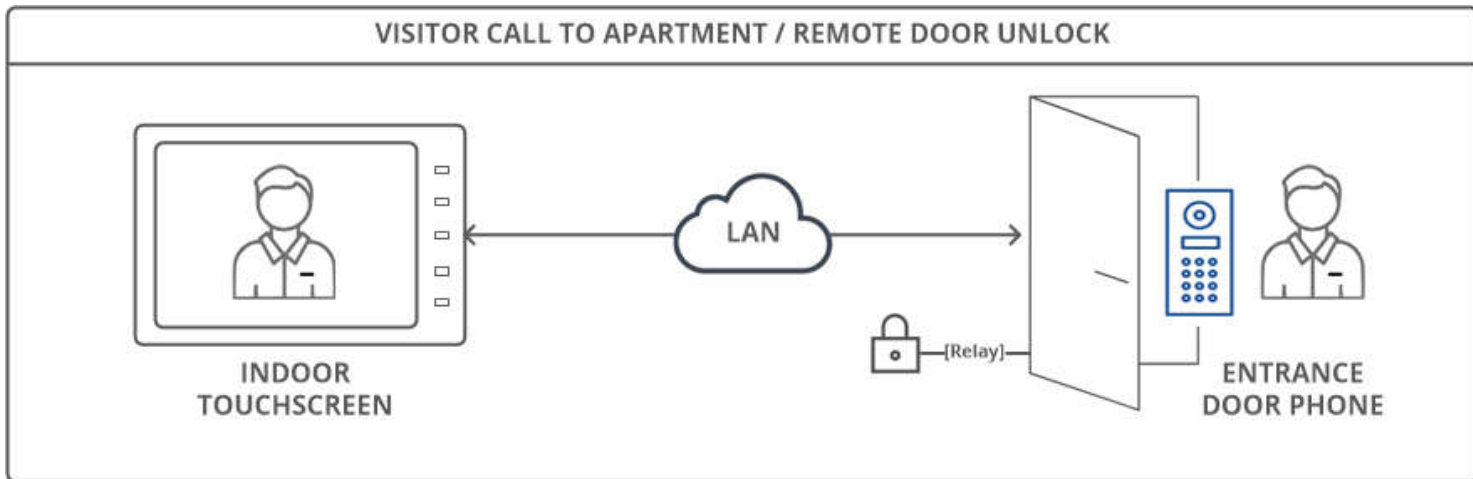

Visitor's able to make a point-point video call to apartment by press apartment' number and the owner's able to unlock door remotely / capture the visitor's photo then send to pre-configured email