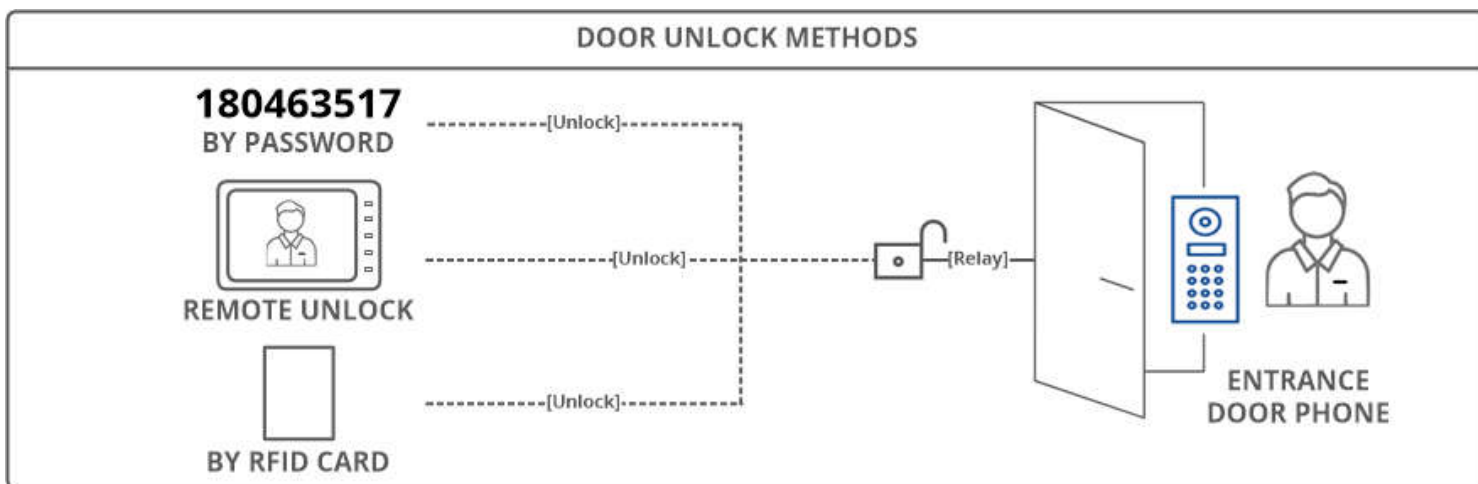

Application Scenarios

Office door phone with on-site or hosted IP-PBX
 Perfect for apartment/flat intercom with door access control
 Control remote site entry over the internet

Visitor's able to make a point-point video call to apartment by press apartment' number and the owner's able to unlock door remotely / capture the visitor's photo then send to pre-configured email

Visitor's able to make a poin-point video call to Operator / Security Guard for help

There are three ways to unlock the door (password, remote unlock and RFID card)

Product	Description	Button	Keypad	Camera	Card reader	Touchscreen	PoE / 12V DC
	Akuvox R23P Outdoor IP Intercom with 01 button, PoE and 12V DC power	✔					✔
	Akuvox R23C Outdoor IP Intercom with 01 button, Card reader, PoE and 12V DC power	✔			✔		✔
	Akuvox R26P Outdoor IP Video Intercom with 01 button, 3M pixels camera, PoE and 12V DC power	✔		✔			✔
	Akuvox R26C Outdoor IP Video Intercom with 01 button, Card reader, 3M pixels camera, PoE and 12V DC power	✔		✔	✔		✔
	Akuvox R27A Outdoor IP Video Intercom with Keypad, Card reader, 3M pixels camera, PoE and 12V DC power		✔	✔	✔		✔
	Akuvox R29F Indoor Touch screen IP Video Intercom with 7 inch touch screen, 3M pixels camera, PoE and 12V DC power	Virtual buttons	Virtual keypad	✔	✔	✔	✔