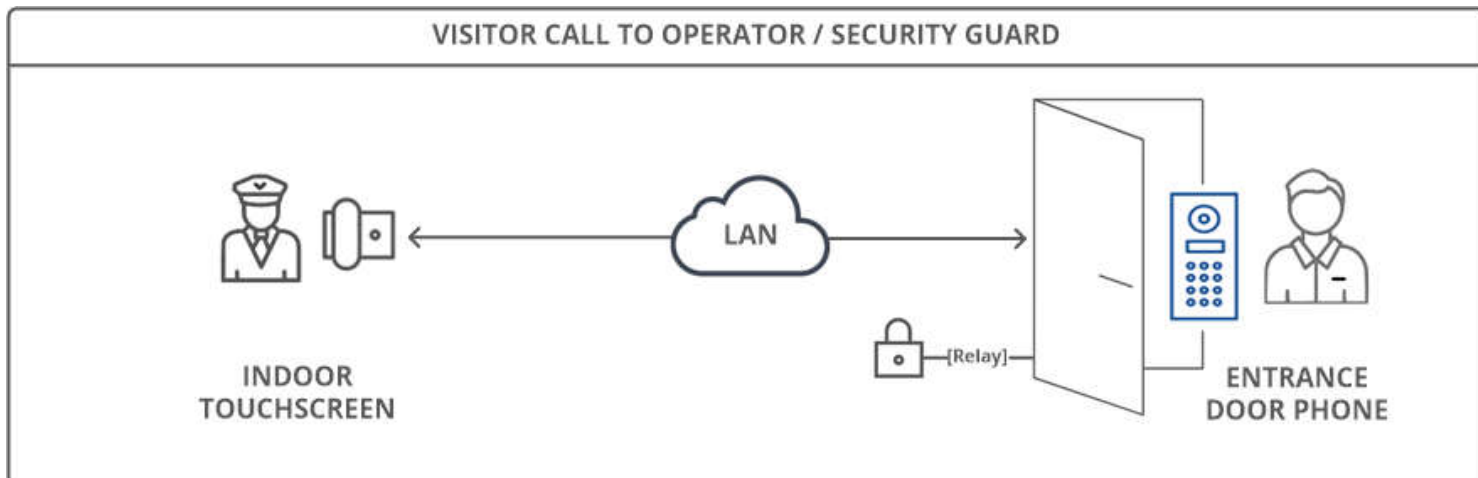

Camera Field of View (FoV):

90° FoV 120° FoV

Audio Features

1 built-in microphone with IP67 rating
 2W speaker with IP66 rating
 Codec: G.711a, G.711μ, G.722 and G.729
 Speech quality: 7 kHz
 Echo cancellation
 Voice activity detection
 Comfort noise generator

Video Features

Resolution: up to 720p
 Image transfer rate: 720p@30fps max.
 Camera permanently operational
 Auto-night mode with LED illumination
 Illumination: 0.1LUX min.
 Auto white balance
 Internal light sensor: image lighting during dark hours
 Codec: H.264, MPEG-4 and MJPEG
 Support live stream and RTSP
 Compliance with ONVIF

Application Scenarios

Office door phone with on-site or hosted IP-PBX
 Perfect for apartment/flat intercom with door access control
 Control remote site entry over the internet

Visitor's able to make a point-point video call to apartment by press apartment' number and the owner's able to unlock door remotely / capture the visitor's photo then send to pre-configured email

Visitor's able to make a poin-point video call to Operator / Security Guard for help

There are three ways to unlock the door (password, remote unlock and RFID card)

Product	Description	Button	Keypad	Camera	Card reader	Touchscreen	PoE / 12V DC
	Akuvox R23P Outdoor IP Intercom with 01 button, PoE and 12V DC power	✔					✔
	Akuvox R23C Outdoor IP Intercom with 01 button, Card reader, PoE and 12V DC power	✔			✔		✔
	Akuvox R26P Outdoor IP Video Intercom with 01 button, 3M pixels camera, PoE and 12V DC power	✔		✔			✔
	Akuvox R26C Outdoor IP Video Intercom with 01 button, Card reader, 3M pixels camera, PoE and 12V DC power	✔		✔	✔		✔
	Akuvox R27A Outdoor IP Video Intercom with Keypad, Card reader, 3M pixels camera, PoE and 12V DC power		✔	✔	✔		✔
	Akuvox R29F Indoor Touch screen IP Video Intercom with 7 inch touch screen, 3M pixels camera, PoE and 12V DC power	Virtual buttons	Virtual keypad	✔	✔	✔	✔